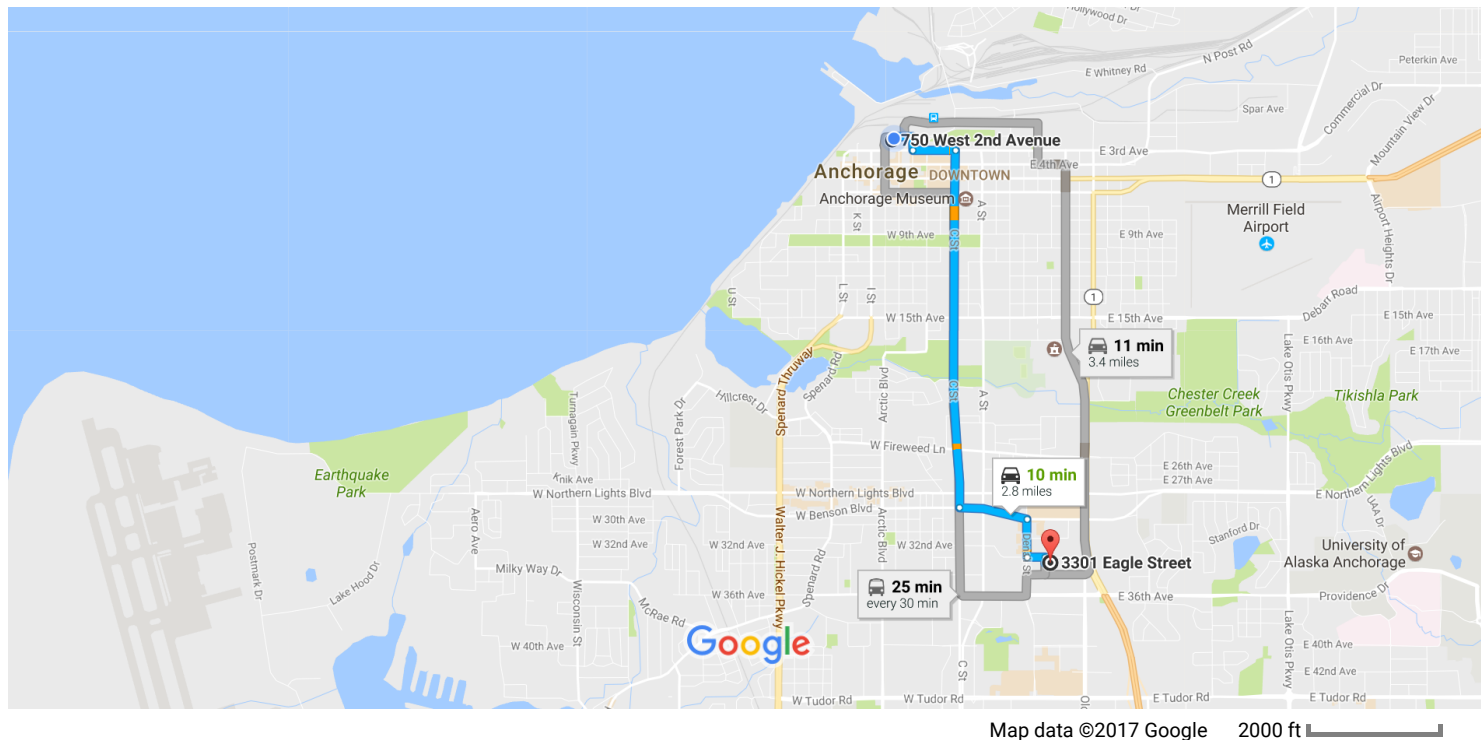

750 W 2nd Ave, Anchorage, AK 99501 to 3301 Eagle St, Anchorage, AK 99503

Drive 2.8 miles, 10 min

Office to AWCB

#### Take W 2nd Ave to W 3rd Ave

- 1 min (0.2 mi)
- ↑ 1. Head east on W 2nd Ave toward Christensen Dr
- 0.1 mi
- 2. Turn right at the 2nd cross street onto F St
- 358 ft

#### Take C St to Denali St

- 9 min (2.3 mi)
- ⬅ 3. Turn left at the 1st cross street onto W 3rd Ave
- 0.2 mi
- 4. Use any lane to turn right onto C St
- 1.7 mi
- ⬅ 5. Turn left onto W Benson Blvd
- 0.3 mi

#### Continue on Denali St. Drive to Eagle St

- 1 min (0.3 mi)
- 6. Turn right onto Denali St
- 0.2 mi

 7. Turn left onto E 33rd Ave

---

472 ft

 8. Turn right onto Eagle St

 Destination will be on the left

---